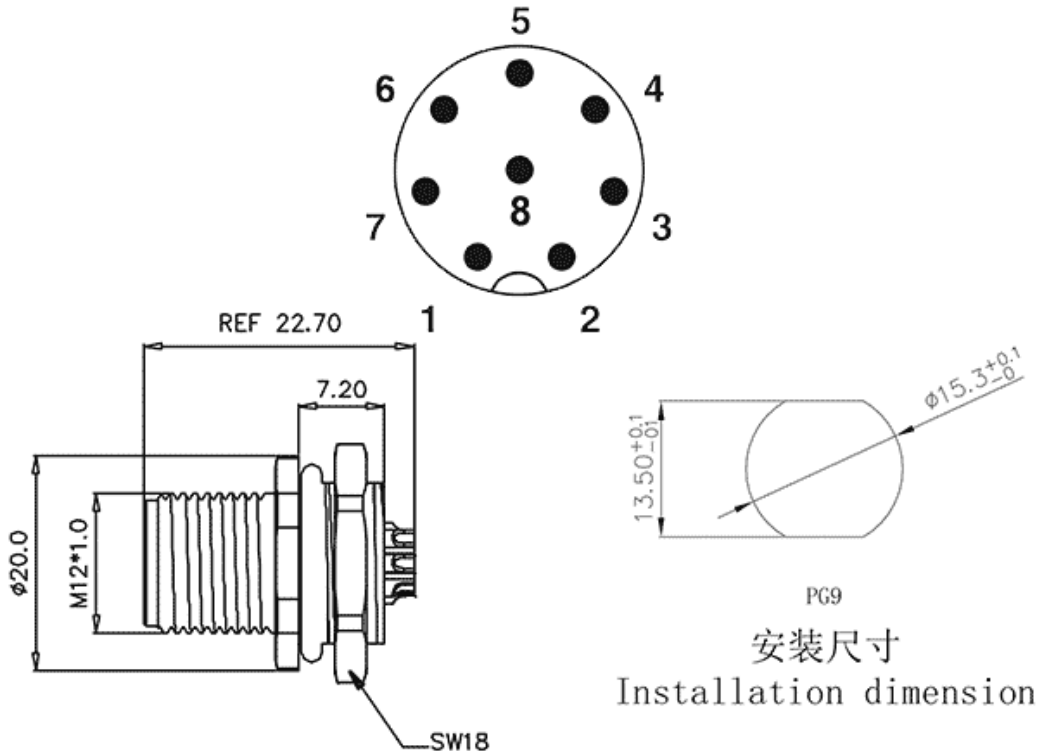

Product Type: M12 Panel Mounting Connector

Product Name: M12A08C-
MPSFHUS

Product Description:

Product Size

Parameters

☞ SUPU ID	M12
☞ Number of connections	8
☞ Protection Level	IP67
☞ Operating temperature range	-40~+85°C

☞ Mounting Type	板前安装
☞ Thread type	M12X1.0
☞ Category	针式
☞ Coding	A
☞ Connection method	杯口
☞ Mechanical endurance	100
☞ Standards	IEC61076-2-101

Commercial data

☞ Order No	M12A08C-MPSFHUS
☞ Packing unit	PCS
☞ Minimum order quantity	1