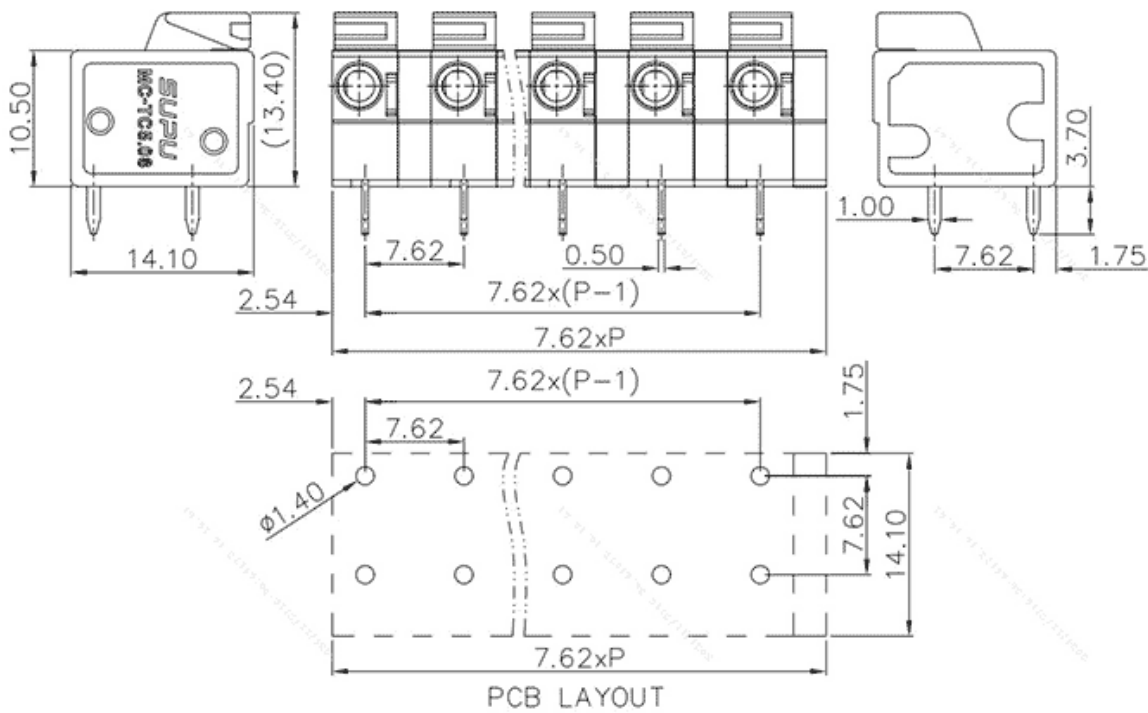

Product Type: Fixed terminal

Product Name: MC-TC7.62H24P-N-0001

Product Description: Pitch:7.62mm Rated Voltage : 630V Rated Current:15A Connection method : Push in connection colour : customizable

Product Size