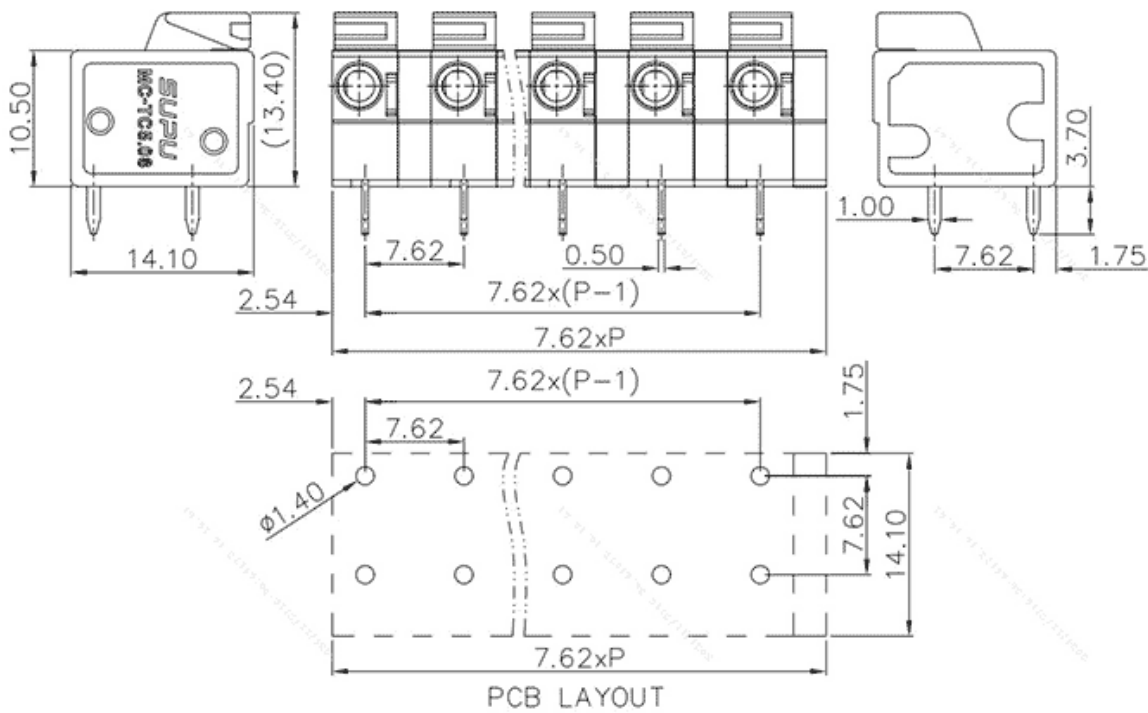

Product Type: Fixed terminal

Product Name: MC-TC7.62H15P-N-0001

Product Description: Pitch:7.62mm Rated Voltage : 630V Rated Current:15A Connection method : Push in connection colour : customizable

Product Size