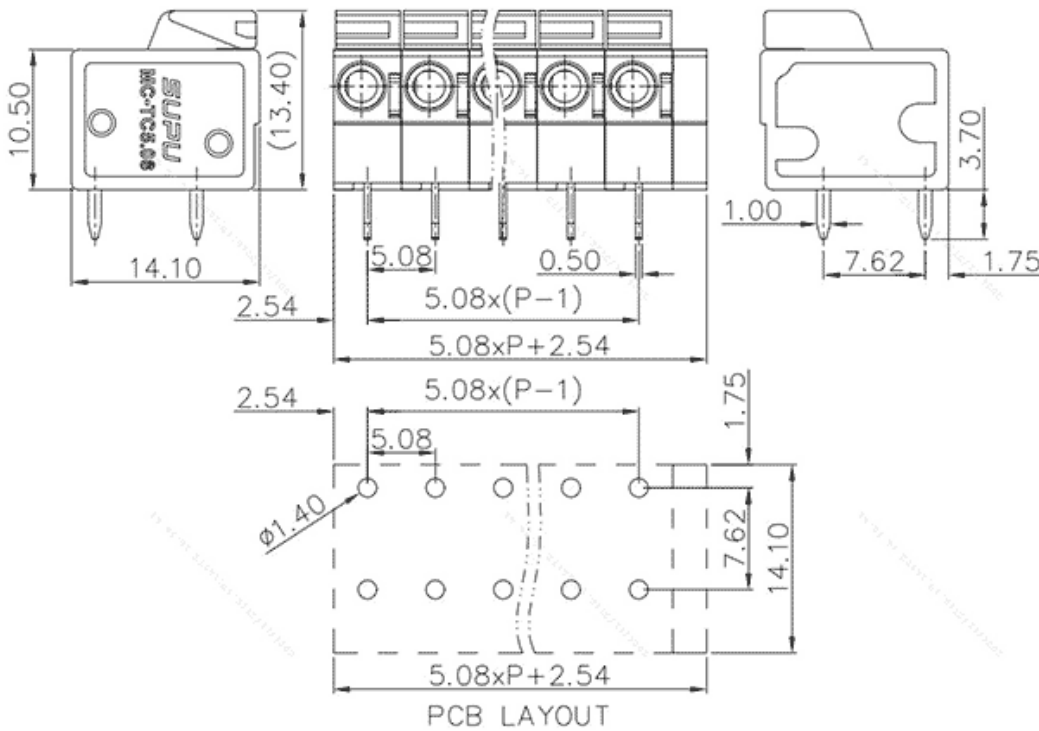

Product Type: Fixed terminal

Product Name: MC-TC5.08H18P-N-0001

Product Description: Pitch:5.08mm Rated Voltage : 400V Rated Current:15A Connection method : Push in connection colour : customizable

Product Size