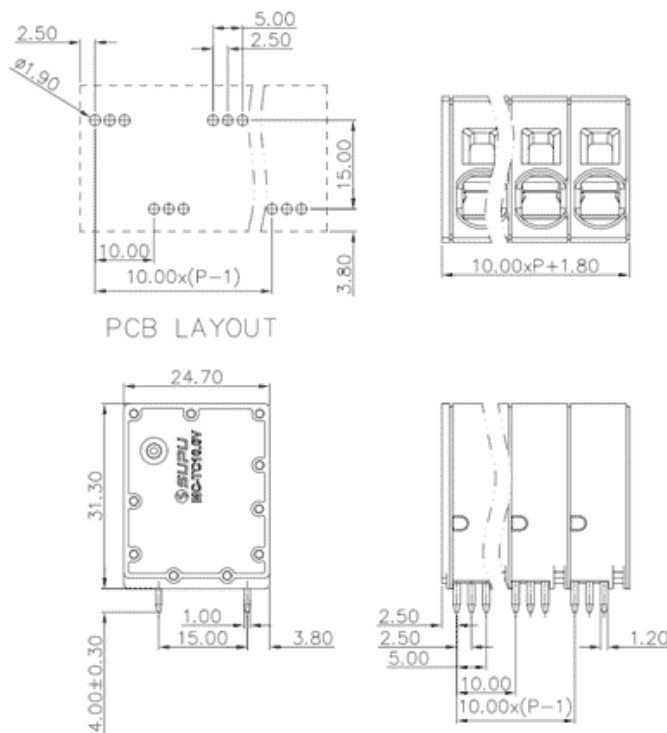

Product Type: Fixed terminal

Product Name:MC-TC- B10.0V12P-0001

Product Description: Pitch:10.0mm Rated
Voltage : 1000V Rated Current:76A Connection
method : Push in connection
colour : customizable

Product Size