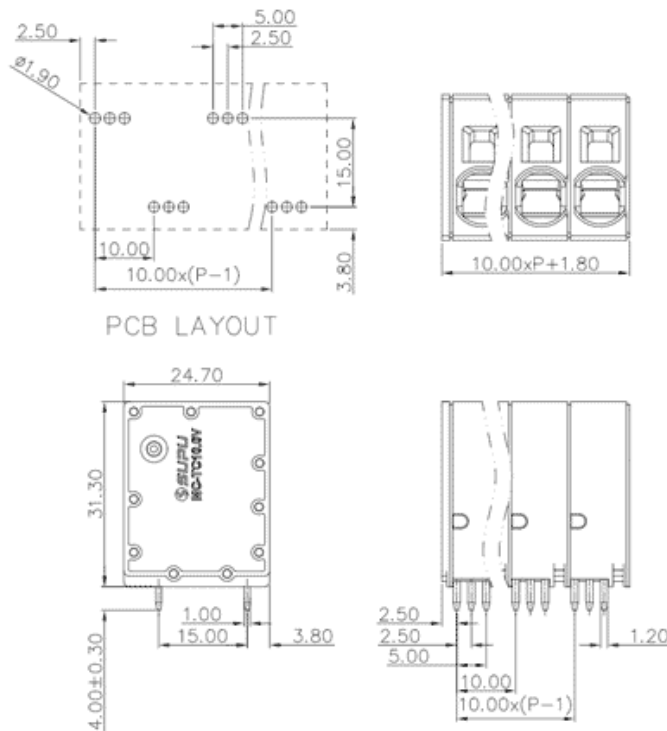

Product Type: Fixed terminal

Product Name:MC-TC-B10.0V04P-0001

Product Description: Pitch:10.0mm Rated Voltage : 1000V Rated Current:76A Connection method : Push in connection colour : customizable

Product Size