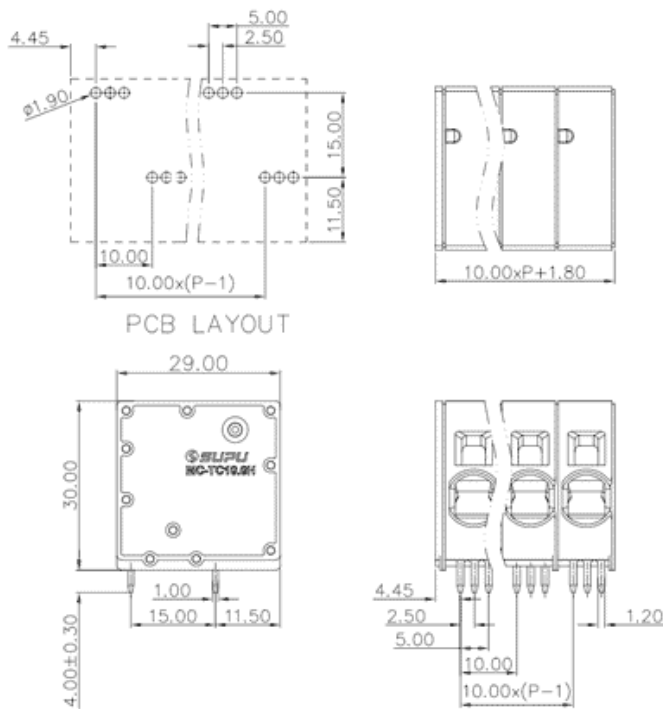

Product Type: Fixed terminal

Product Name:MC-TC-
B10.0H06P-0001

Product Description: Pitch:10.0mm Rated
Voltage : 1000V Rated Current:76A Connection
method : Push in connection
colour : customizable

Product Size