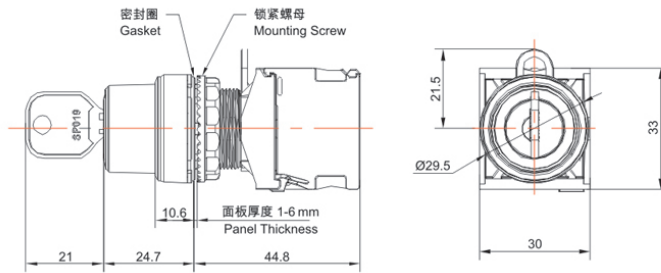

Product Type: Key Switch (TS2 Series)

Product Name: TS2 Series

Recessed Key Switch

Product Description: IP65、IP67

Product Size

塑料型
金属前环型
Plastic
Metal Front Ring

纯平型
Recessed

Ningbo SUPU Electronics Co., Ltd.