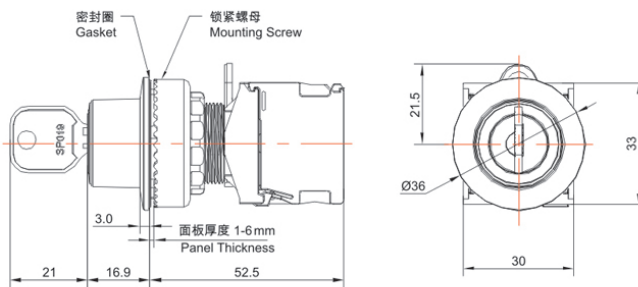

Product Type: Key Switch (TS2 Series)

Product Name: TS2 Series

Recessed Key Switch

Product Description: IP65、IP67

Product Size

塑料型
金属前环型
Plastic
Metal Front Ring

纯平型
Recessed

Ningbo SUPU Electronics Co., Ltd.