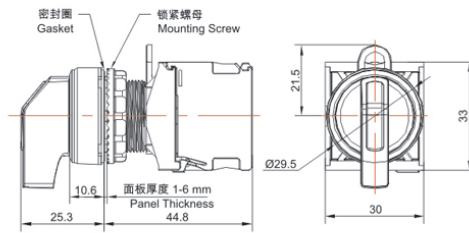

Product Type: Selector Switch (TS2 Series)

Product Name: TS2 Series

Illuminated Selector Switch

Product Description: IP65、IP67

Product Size

短手柄
Short Handle

长手柄
Long Handle

纯平短手柄
Recessed
Short Handle

纯平长手柄
Recessed
Long Handle

Ningbo SUPU Electronics Co., Ltd.

Address: No. 150, Xinxing 4th Road, High-tech Industrial Development Zone,
Cixi City, Zhejiang Province, China

Ningbo SUPU Electronics Co., Ltd.