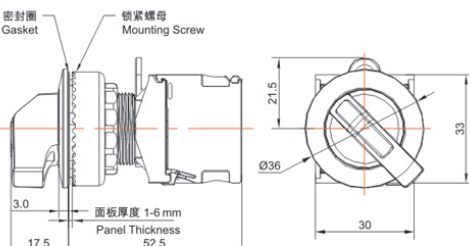

Product Type: Selector Switch (TS2 Series)

Product Name: TS2 Series

Illuminated Selector Switch

Product Description: IP65、IP67

Product Size

短手柄
Short Handle

长手柄
Long Handle

纯平短手柄
Recessed
Short Handle

纯平长手柄
Recessed
Long Handle

Ningbo SUPU Electronics Co., Ltd.

Address: No. 150, Xinxing 4th Road, High-tech Industrial Development Zone,
Cixi City, Zhejiang Province, China

Ningbo SUPU Electronics Co., Ltd.