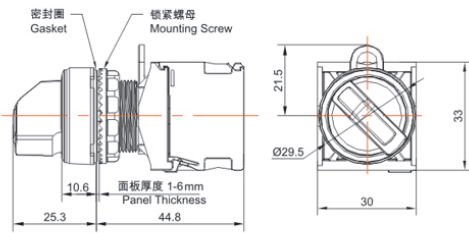

Product Type: Selector Switch (TS2 Series)

Product Name: TS2 Series

Illuminated Selector Switch

Product Description: IP65、IP67

Product Size

短手柄
Short Handle

长手柄
Long Handle

纯平短手柄
Recessed
Short Handle

纯平长手柄
Recessed
Long Handle

Ningbo SUPU Electronics Co., Ltd.

Address: No. 150, Xinxing 4th Road, High-tech Industrial Development Zone,
Cixi City, Zhejiang Province, China

Ningbo SUPU Electronics Co., Ltd.