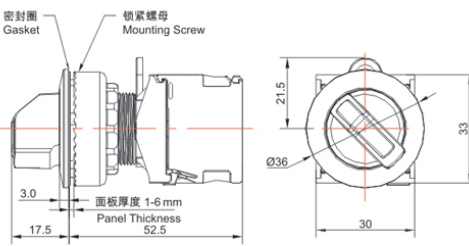

Product Type: Selector Switch (TS2 Series)

Product Name: TS2 Series

Illuminated Selector Switch

Product Description: IP65、IP67

Product Size

短手柄
Short Handle

长手柄
Long Handle

纯平短手柄
Recessed
Short Handle

纯平长手柄
Recessed
Long Handle

Ningbo SUPU Electronics Co., Ltd.

Address: No. 150, Xinxing 4th Road, High-tech Industrial Development Zone,
Cixi City, Zhejiang Province, China

Ningbo SUPU Electronics Co., Ltd.