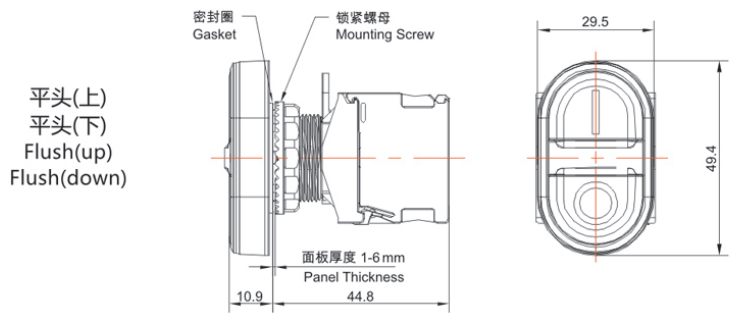

Product Type: Twin PushButton (TS2 Series)

Product Name: TS2 Series

Illuminated Twin PushButton

Product Description: IP65、IP67

Product Size

Ningbo SUPU Electronics Co., Ltd.

Address: No. 150, Xinxing 4th Road, High-tech Industrial Development Zone,
Cixi City, Zhejiang Province, China