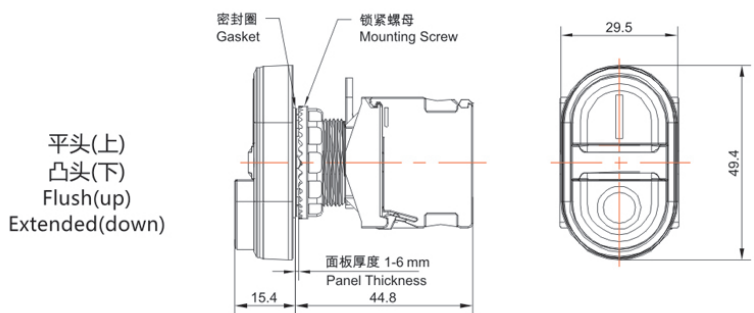

Product Type: Twin PushButton (TS2 Series)

Product Name: TS2 Series

Illuminated Twin PushButton

Product Description: IP65、IP67

Product Size

Ningbo SUPU Electronics Co., Ltd.

Address: No. 150, Xinxing 4th Road, High-tech Industrial Development Zone,
Cixi City, Zhejiang Province, China