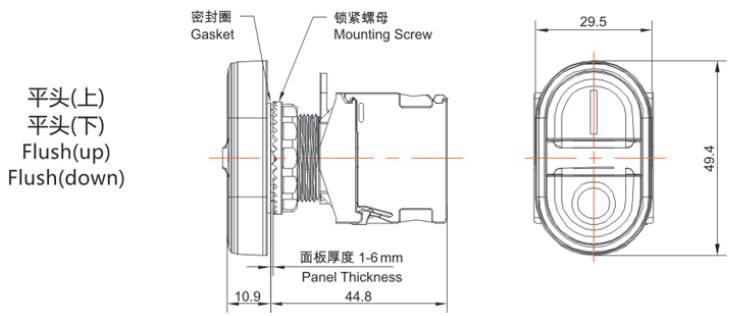

Product Type: Twin PushButton (TS2 Series)

Product Name: TS2 Series Twin PushButton

Product Description: IP65、IP67

Product Size

Ningbo SUPU Electronics Co., Ltd.

Address: No. 150, Xinxing 4th Road, High-tech Industrial Development Zone,
Cixi City, Zhejiang Province, China