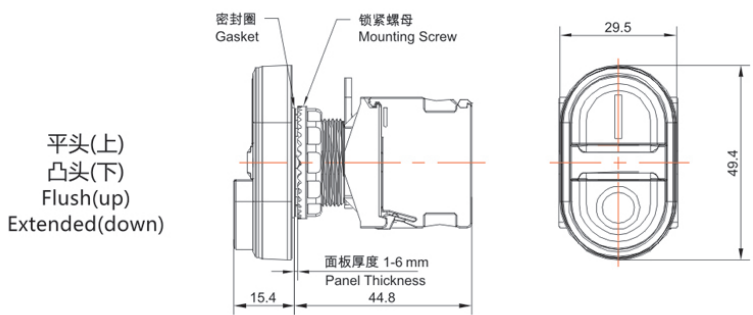

Product Type: Twin PushButton (TS2 Series)

Product Name: TS2 Series Twin PushButton

Product Description: IP65、IP67

Product Size

Ningbo SUPU Electronics Co., Ltd.

Address: No. 150, Xinxing 4th Road, High-tech Industrial Development Zone,
Cixi City, Zhejiang Province, China