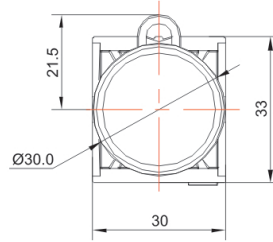

Product Type: TS2 series Mushroom
PushButton (ϕ 22)

Product Name: TS2 Series Mushroom PushButton

Product Description: IP65、IP67

Product Size

头部直径
Head Diameter
30mm

头部直径
Head Diameter
40mm

Ningbo SUPU Electronics Co., Ltd.