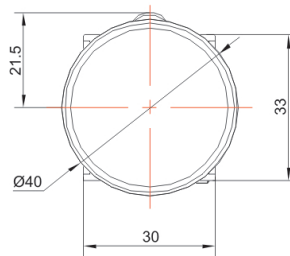

Product Type: TS2 series Mushroom
PushButton (ϕ 22)

Product Name: TS2 Series Mushroom PushButton

Product Description: IP65、IP67

Product Size

头部直径
Head Diameter
30mm

头部直径
Head Diameter
40mm

Ningbo SUPU Electronics Co., Ltd.