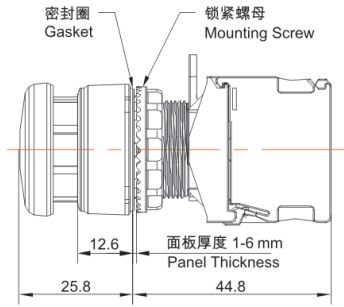

Product Type: TS2 series Mushroom
PushButton (ϕ 22)

Product Name: TS2 Series Mushroom PushButton

Product Description: IP65、IP67

Product Size

头部直径
Head Diameter
30mm

头部直径
Head Diameter
40mm

Ningbo SUPU Electronics Co., Ltd.