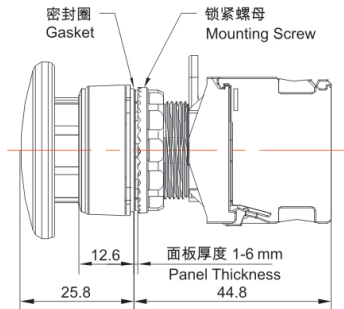

Product Type: TS2 series Mushroom
PushButton (ϕ 22)

Product Name: TS2 Series Mushroom PushButton

Product Description: IP65、IP67

Product Size

头部直径
Head Diameter
30mm

头部直径
Head Diameter
40mm

Ningbo SUPU Electronics Co., Ltd.