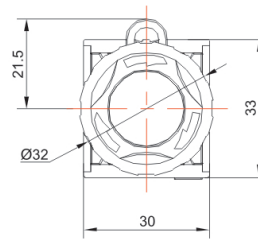

### Product Size

头部直径  
Head Diameter  
32mm

头部直径  
Head Diameter  
40mm

Ningbo SUPU Electronics Co., Ltd.

Address: No. 150, Xinxing 4th Road, High-tech Industrial Development Zone,  
Cixi City, Zhejiang Province, China