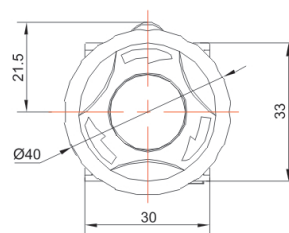

### Product Size

头部直径  
Head Diameter  
32mm

头部直径  
Head Diameter  
40mm

Ningbo SUPU Electronics Co., Ltd.

Address: No. 150, Xinxing 4th Road, High-tech Industrial Development Zone,  
Cixi City, Zhejiang Province, China