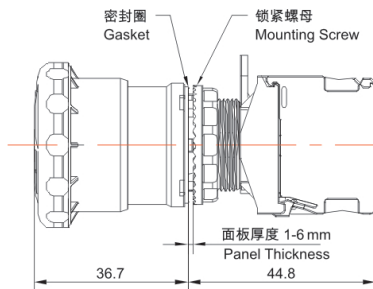

### Product Size

头部直径  
Head Diameter  
32mm

头部直径  
Head Diameter  
40mm

Ningbo SUPU Electronics Co., Ltd.

Address: No. 150, Xinxing 4th Road, High-tech Industrial Development Zone,  
Cixi City, Zhejiang Province, China