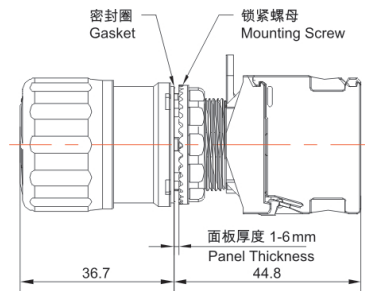

### Product Size

头部直径  
Head Diameter  
32mm

头部直径  
Head Diameter  
40mm

Ningbo SUPU Electronics Co., Ltd.

Address: No. 150, Xinxing 4th Road, High-tech Industrial Development Zone,  
Cixi City, Zhejiang Province, China